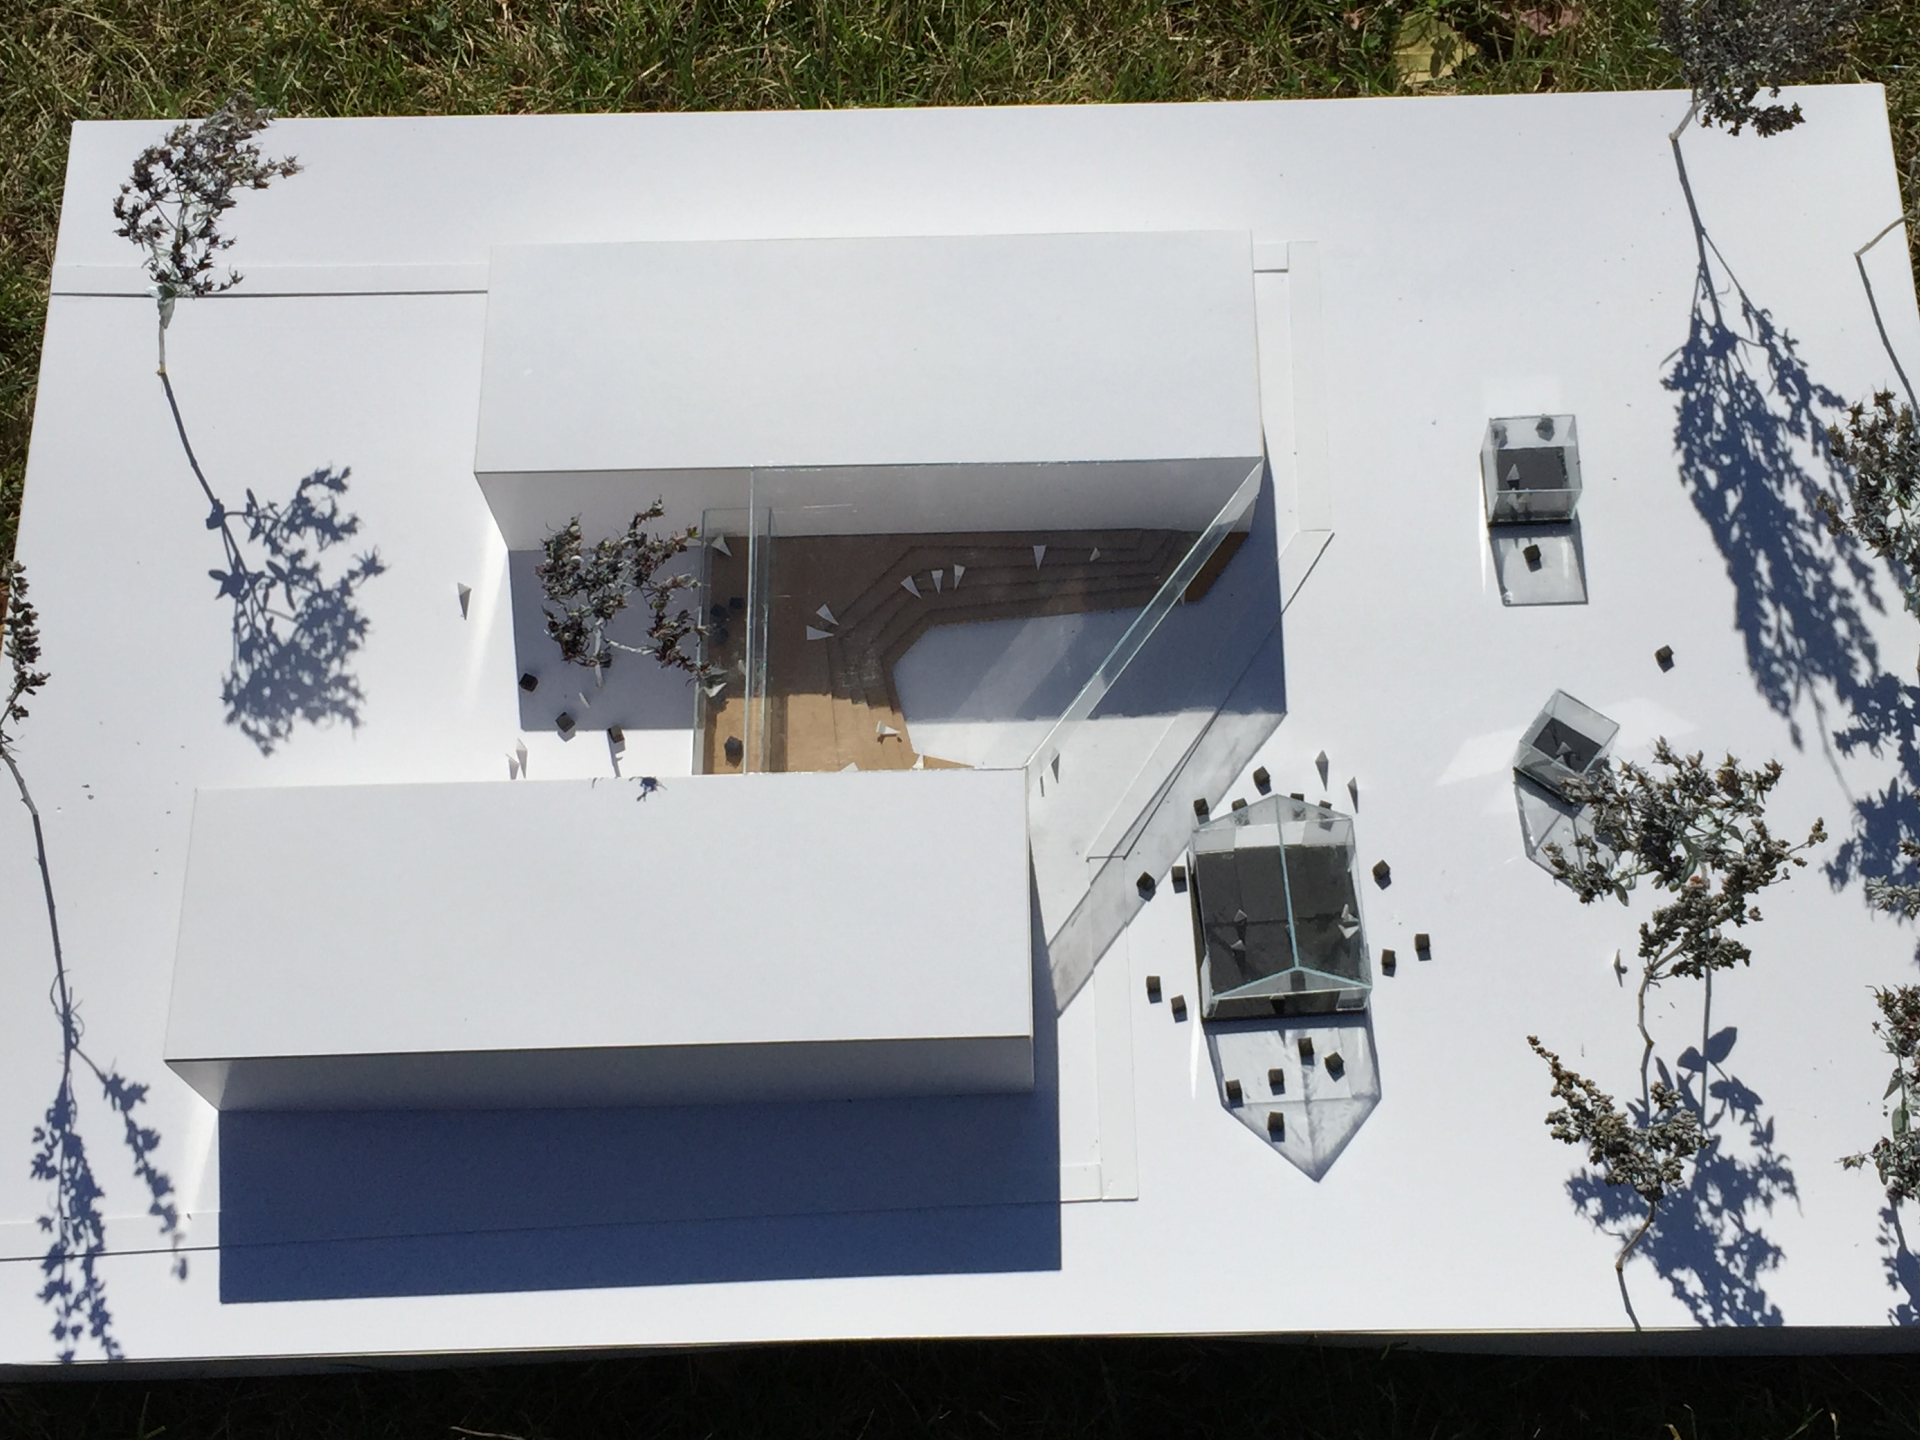

BALSIŲ MOKYKLA

**Workshop  
Modern Educational Space  
VGTU, Faculty of Architecture  
Vilnius, September 2015**

VUOLAKSEN KIRKKO

ANGLISKA

**Workshop Modern Educational Space  
School buildings in Lithuania  
VGTU, Faculty of Architecture  
Vilnius, September 2015**

**Dolf Broekhuizen, Visiting Scholar  
Barbara Pampe, Visiting Critic  
Edita Riaubienė, Architect Tutor**

**Excursions, discussion, design, presentation**

**© 2015 Copyright photographs: Edita Riaubienė,  
Dolf Broekhuizen, Vilnius Gediminas Technical  
University, and Sprik architects**