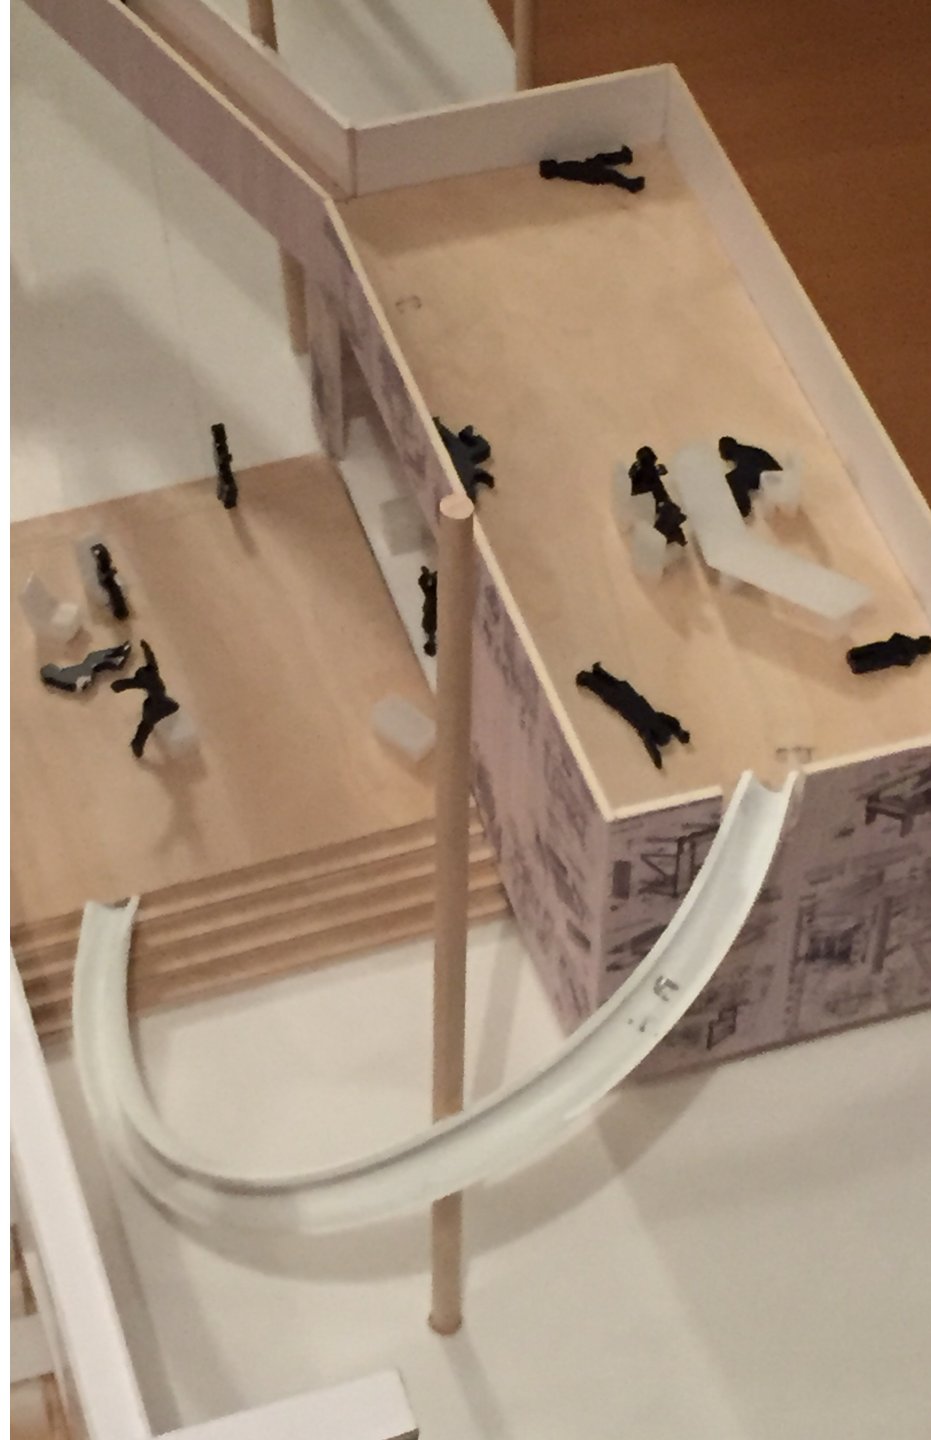

BALSIŲ MOKYKLA

**Workshop  
Modern Educational Space  
VGTU, Faculty of Architecture  
Vilnius, September 2015**

VUOLAKSEN KIRKKO

ANGLISKA

**Workshop Modern Educational Space  
School buildings in Lithuania  
VGTU, Faculty of Architecture  
Vilnius, September 2015**

**Dolf Broekhuizen, Visiting Scholar  
Barbara Pampe, Visiting Critic  
Edita Riaubienė, Architect Tutor**

**Excursions, discussion, design, presentation**

**© 2015 Copyright photographs: Edita Riaubienė,  
Dolf Broekhuizen, Vilnius Gediminas Technical  
University, and Sprik architects**